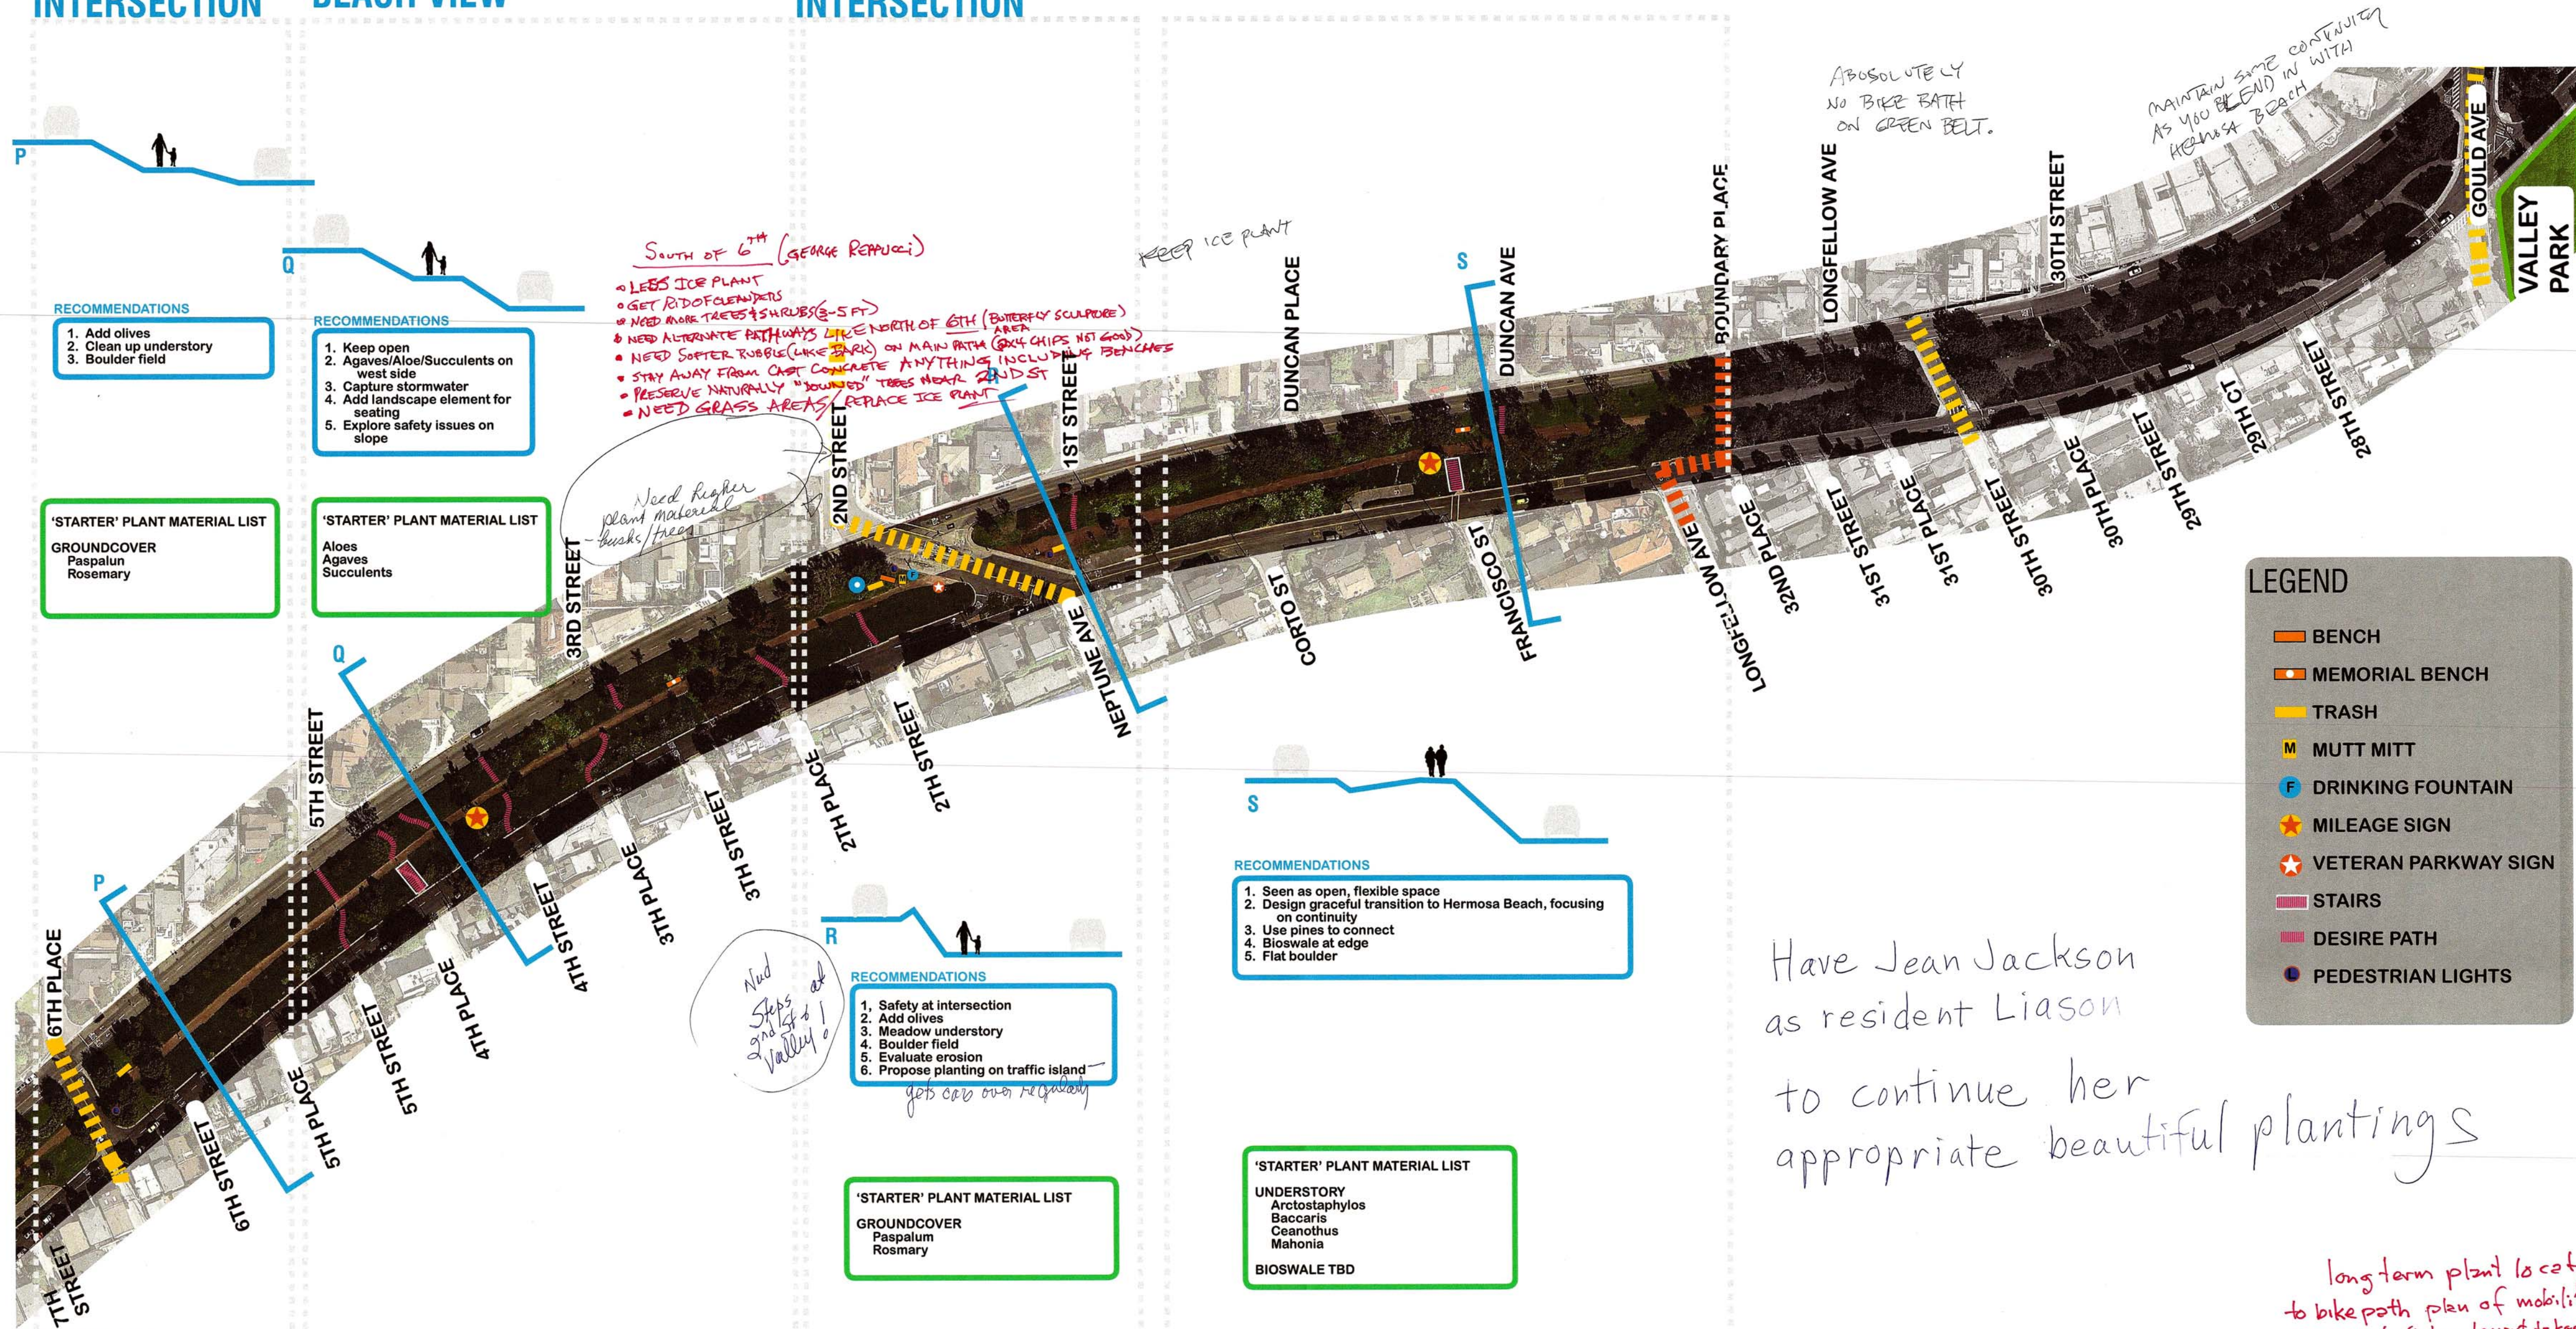

6TH PLACE INTERSECTION

BEACH VIEW

2ND STREET INTERSECTION

TRANSITION TO HERMOSA BEACH SOUTH ANCHOR

**LEGEND**

- BENCH
- MEMORIAL BENCH
- TRASH
- MUTT MITT
- DRINKING FOUNTAIN
- MILEAGE SIGN
- VETERAN PARKWAY SIGN
- STAIRS
- DESIRE PATH
- PEDESTRIAN LIGHTS

Have Jean Jackson as resident Liason to continue her appropriate beautiful plantings

long term plant locations (criteria) tie to bike path plan of mobility plan i.e. don't put new plants (that people want to keep) where the new bike path is going to be 10-15 yrs from now

OLIVE TREES	OLIVE TREES	
MELALEUCA		
ACACIA		
PINE TREES		PINE TREES
SYCAMORE TREES		
OTHER TREES		
(EX) IRRIGATION		