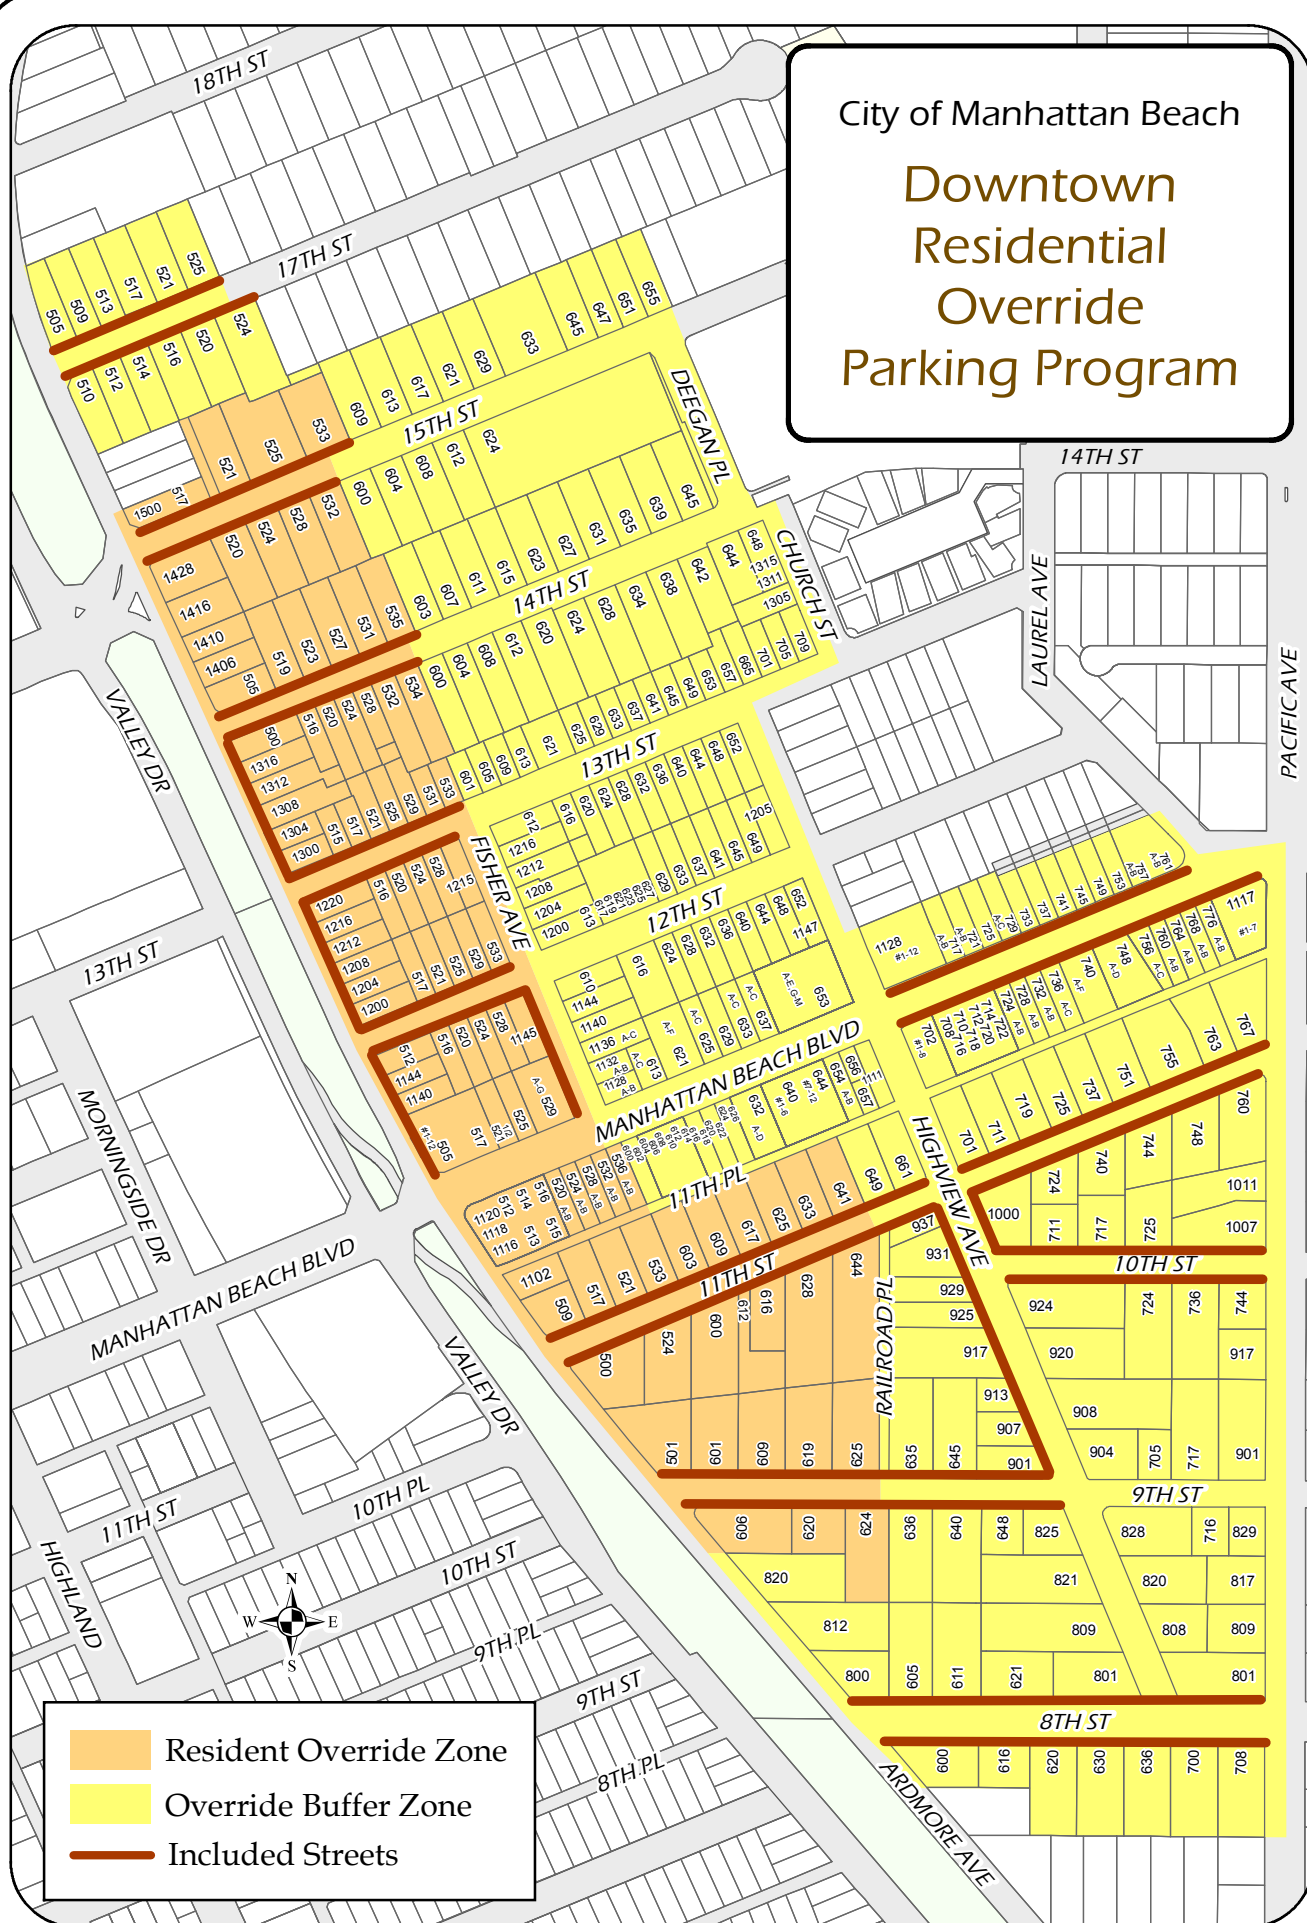

City of Manhattan Beach

Downtown Residential Override Parking Program

-  Resident Override Zone
-  Override Buffer Zone
-  Included Streets