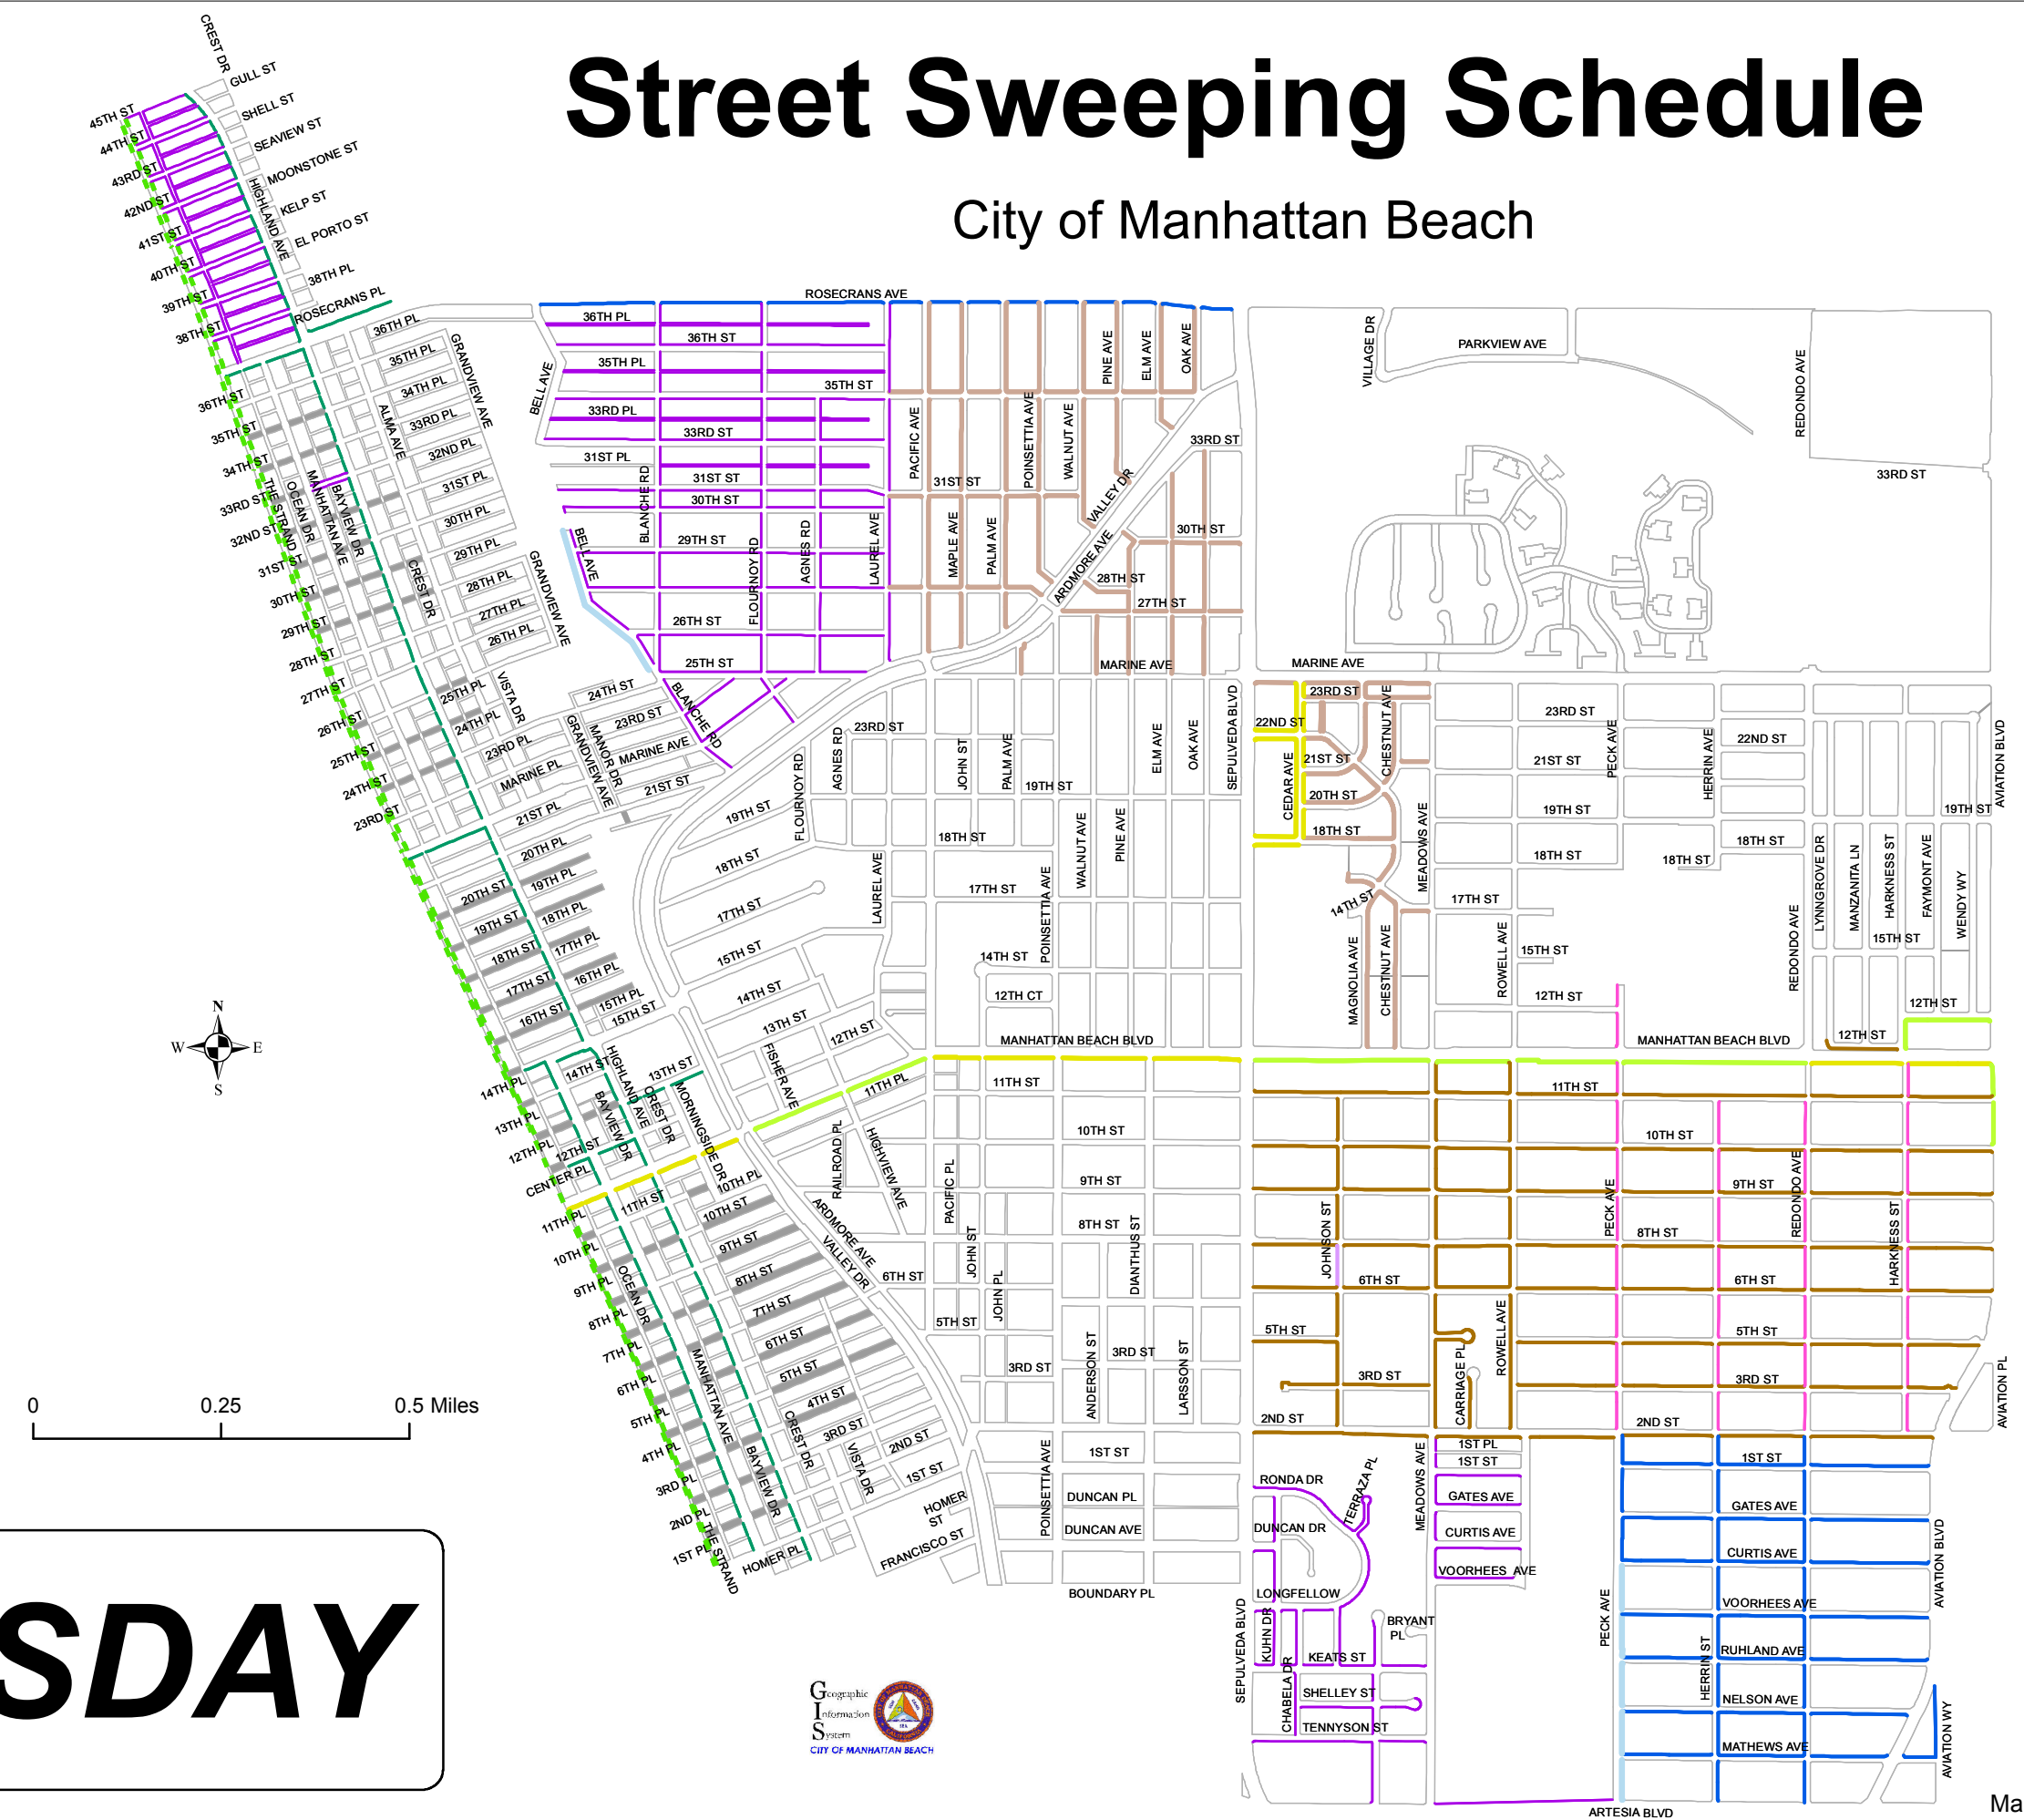

Street Sweeping Schedule

City of Manhattan Beach

- 4 - 6 am
- 6 - 7 am
- 6 - 8 am
- - - - 6:30 - 8 am
- 7 - 8 am
- - - - 7 - 1 pm
- 8 - 9 am
- 8 - 10 am
- 9 - 10 am
- 9 - 11 am
- 9 - 1 pm
- 10 - 12 pm
- 11 - 1 pm
- 12 - 2 pm
- 1 - 3 pm
- 2 - 4 pm
- 3 - 4 pm
- - - - 4 - 4:30 pm
- - - - 4 - 5 pm
- 4 - 6 pm

TUESDAY