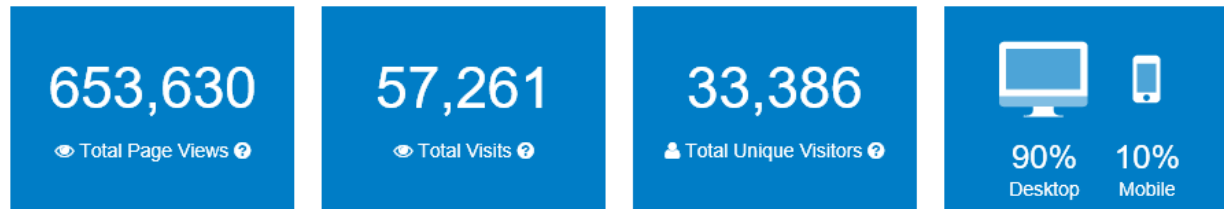

Granicus Analytics Dashboard – July 1, 2015 through December 2, 2018

OVERVIEW

WHAT MEDIA YOUR CITIZENS ARE VIEWING

All Media
 Live Events
 Encoder Streams
 On Demand Media

Filter by title

Media Title	Type	Total Views
City Council Regular Meeting on 2016-10-04 6:00 PM - Regular Meeting - Oct 4th, 2016	Archive	45,284
Manhattan Beach Webcast	Encoder	4,848
DR 17-1431 - Apr 25th, 2017	Archive	3,933
DR 17-1916 - Jun 9th, 2017	Archive	3,476
Package Thief - Dec 21st, 2016	Archive	1,738
Package Thief - Dec 21st, 2016 - Video	Live event	1,738
Earthquake Preparedness - Nov 6th, 2017	Archive	1,098
Police Department Community Meeting - September 5, 2018 - Sep 5th, 2018	Archive	915
Planning Commission - Regular Meeting - Mar 14th, 2018	Archive	914
City Council Regular Meeting - December 20, 2016 - Dec 20th, 2016 - Video	Live event	640