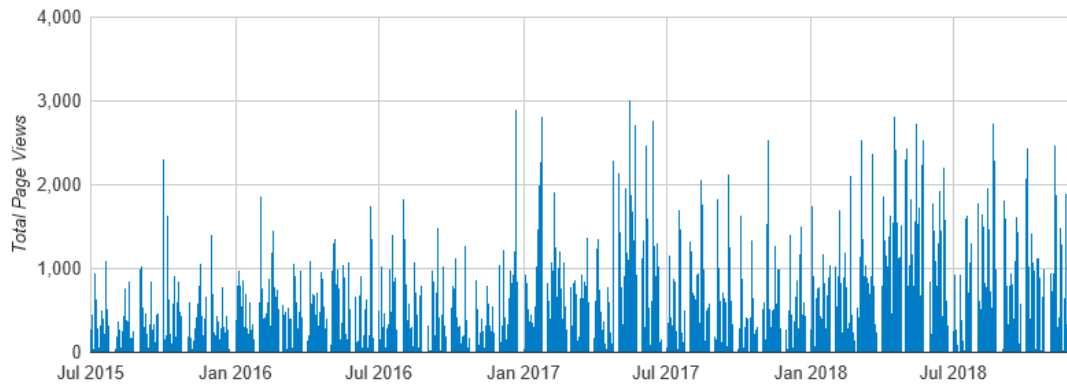

Granicus Analytics Dashboard – July 1, 2015 through December 2, 2018

OVERVIEW

WHAT MEDIA YOUR CITIZENS ARE VIEWING

All Media
 Live Events
 Encoder Streams
 On Demand Media

Filter by title

Media Title	Type	Total Views
City Council Regular Meeting on 2016-10-04 6:00 PM - Regular Meeting - Oct 4th, 2016	Archive	45,284
Manhattan Beach Webcast	Encoder	4,848
DR 17-1431 - Apr 25th, 2017	Archive	3,933
DR 17-1916 - Jun 9th, 2017	Archive	3,476
Package Thief - Dec 21st, 2016	Archive	1,738
Package Thief - Dec 21st, 2016 - Video	Live event	1,738
Earthquake Preparedness - Nov 6th, 2017	Archive	1,098
Police Department Community Meeting - September 5, 2018 - Sep 5th, 2018	Archive	915
Planning Commission - Regular Meeting - Mar 14th, 2018	Archive	914
City Council Regular Meeting - December 20, 2016 - Dec 20th, 2016 - Video	Live event	640

WHERE YOUR CITIZENS ARE COMING FROM

Total Views: 653,630

Source	Views
Direct	83,525 (13% of traffic)
Link	
Social	
Email	
Search	

[All Sources](#)

Source/Medium	Views
Filter by URL	try > 100
citymb.info	183,333
(direct)	83,525
ci.manhattan-beach.ca.us	43,089
hermosabch.org	4,300
univision.com	1,738
dailybreeze.com	1,098
local.nixle.com	732
easyreadernews.com	640
m.facebook.com	640
brochures.lerntools.com	457

WHERE YOUR CITIZENS LIVE

Showing data for the top 10 cities from which your site is being accessed.

City	Unique Visitors
<input type="text" value="Filter by name"/>	<input type="text" value="try > 100"/>
Manhattan Beach	5,306
Los Angeles	4,025
Redondo Beach	2,927
Torrance	1,098
(not set)	732
Rancho Palos Verdes	457
San Diego	366
Irvine	274
El Segundo	274
San Francisco	274