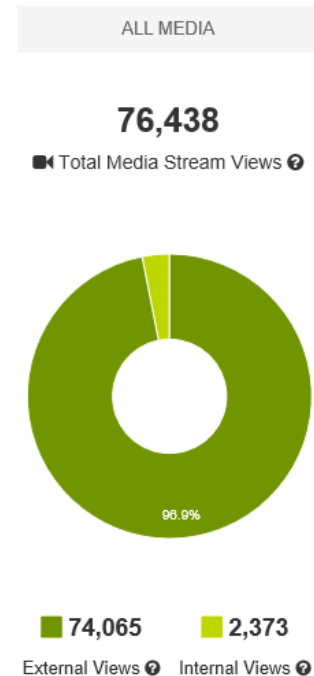

Granicus Analytics Dashboard – July 1, 2015 through December 2, 2018

OVERVIEW

WHAT MEDIA YOUR CITIZENS ARE VIEWING

All Media
 Live Events
 Encoder Streams
 On Demand Media

Filter by title

Media Title	Type	Total Views
City Council Regular Meeting on 2016-10-04 6:00 PM - Regular Meeting - Oct 4th, 2016	Archive	45,284
Manhattan Beach Webcast	Encoder	4,848
DR 17-1431 - Apr 25th, 2017	Archive	3,933
DR 17-1916 - Jun 9th, 2017	Archive	3,476
Package Thief - Dec 21st, 2016	Archive	1,738
Package Thief - Dec 21st, 2016 - Video	Live event	1,738
Earthquake Preparedness - Nov 6th, 2017	Archive	1,098
Police Department Community Meeting - September 5, 2018 - Sep 5th, 2018	Archive	915
Planning Commission - Regular Meeting - Mar 14th, 2018	Archive	914
City Council Regular Meeting - December 20, 2016 - Dec 20th, 2016 - Video	Live event	640

WHERE YOUR CITIZENS ARE COMING FROM

Total Views: 653,630

Source	Views
Direct	83,525 (13% of traffic)
Link	
Social	
Email	
Search	

[All Sources](#)

Source/Medium	Views
Filter by URL	try > 100
citymb.info	183,333
(direct)	83,525
ci.manhattan-beach.ca.us	43,089
hermosabch.org	4,300
univision.com	1,738
dailybreeze.com	1,098
local.nixle.com	732
easyreadernews.com	640
m.facebook.com	640
brochures.lerntools.com	457

WHERE YOUR CITIZENS LIVE

Showing data for the top 10 cities from which your site is being accessed.

City	Unique Visitors
<input type="text" value="Filter by name"/>	<input type="text" value="try > 100"/>
Manhattan Beach	5,306
Los Angeles	4,025
Redondo Beach	2,927
Torrance	1,098
(not set)	732
Rancho Palos Verdes	457
San Diego	366
Irvine	274
El Segundo	274
San Francisco	274