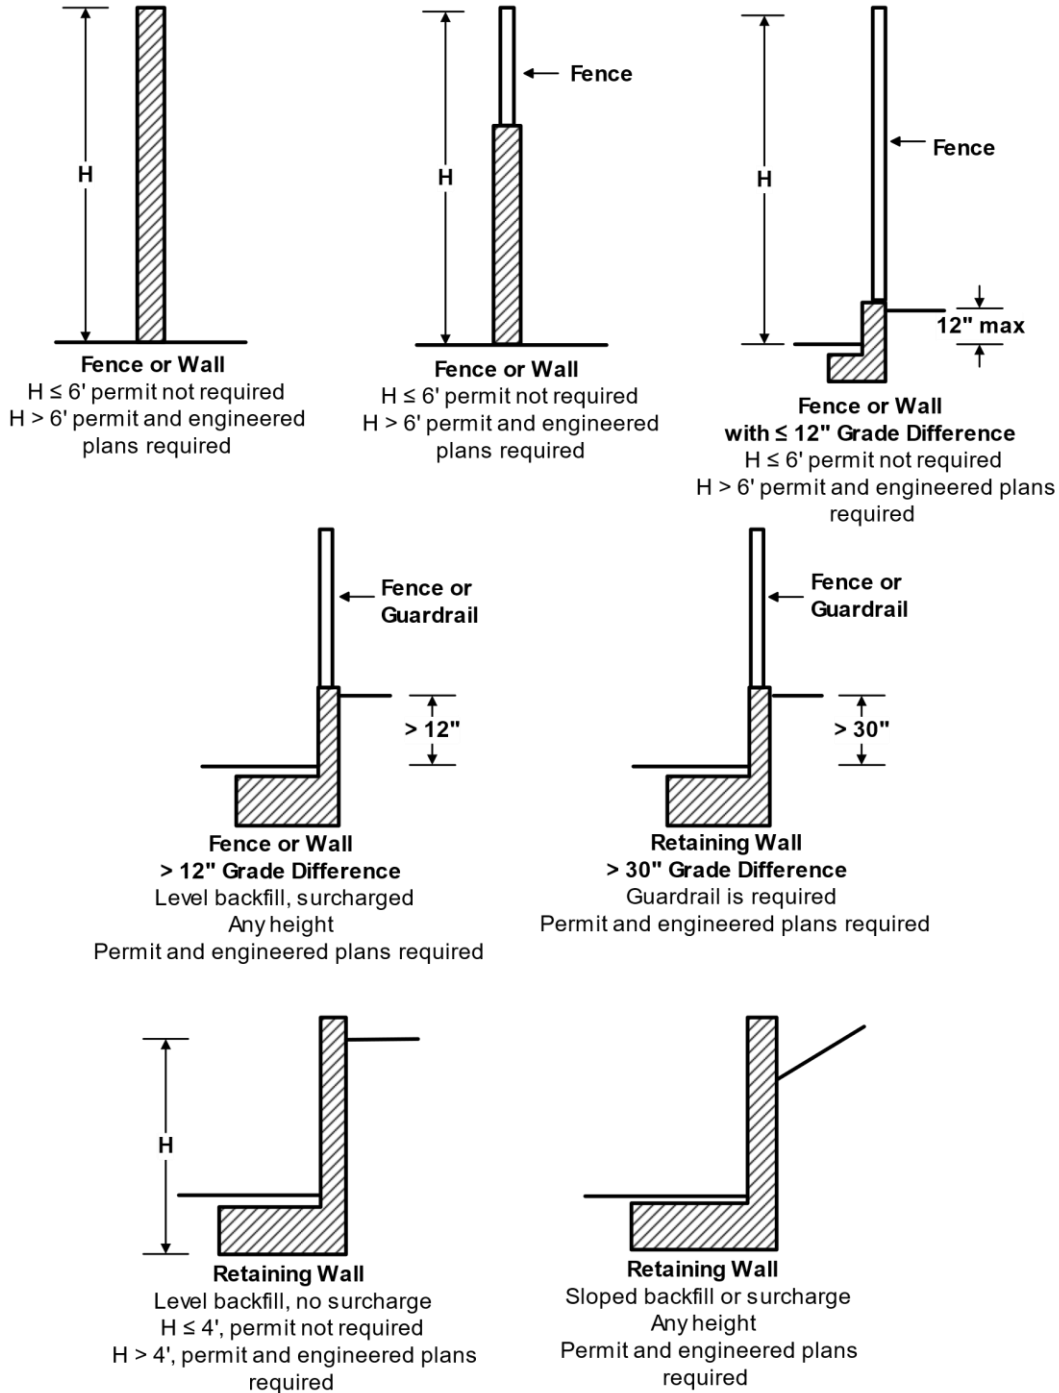

City of Manhattan Beach

Community Development Department

1400 Highland Avenue, Manhattan Beach, CA 90266
 Phone: (310) 802-5500 FAX: (310) 802-5501 TDD: (310) 546-3501

Fence and Wall Guidelines

Code References: CBC 105.2, CRC R404.4, CRC R312, MBMC 9.01.030
 Refer to Planning Division handout for allowable fence heights.