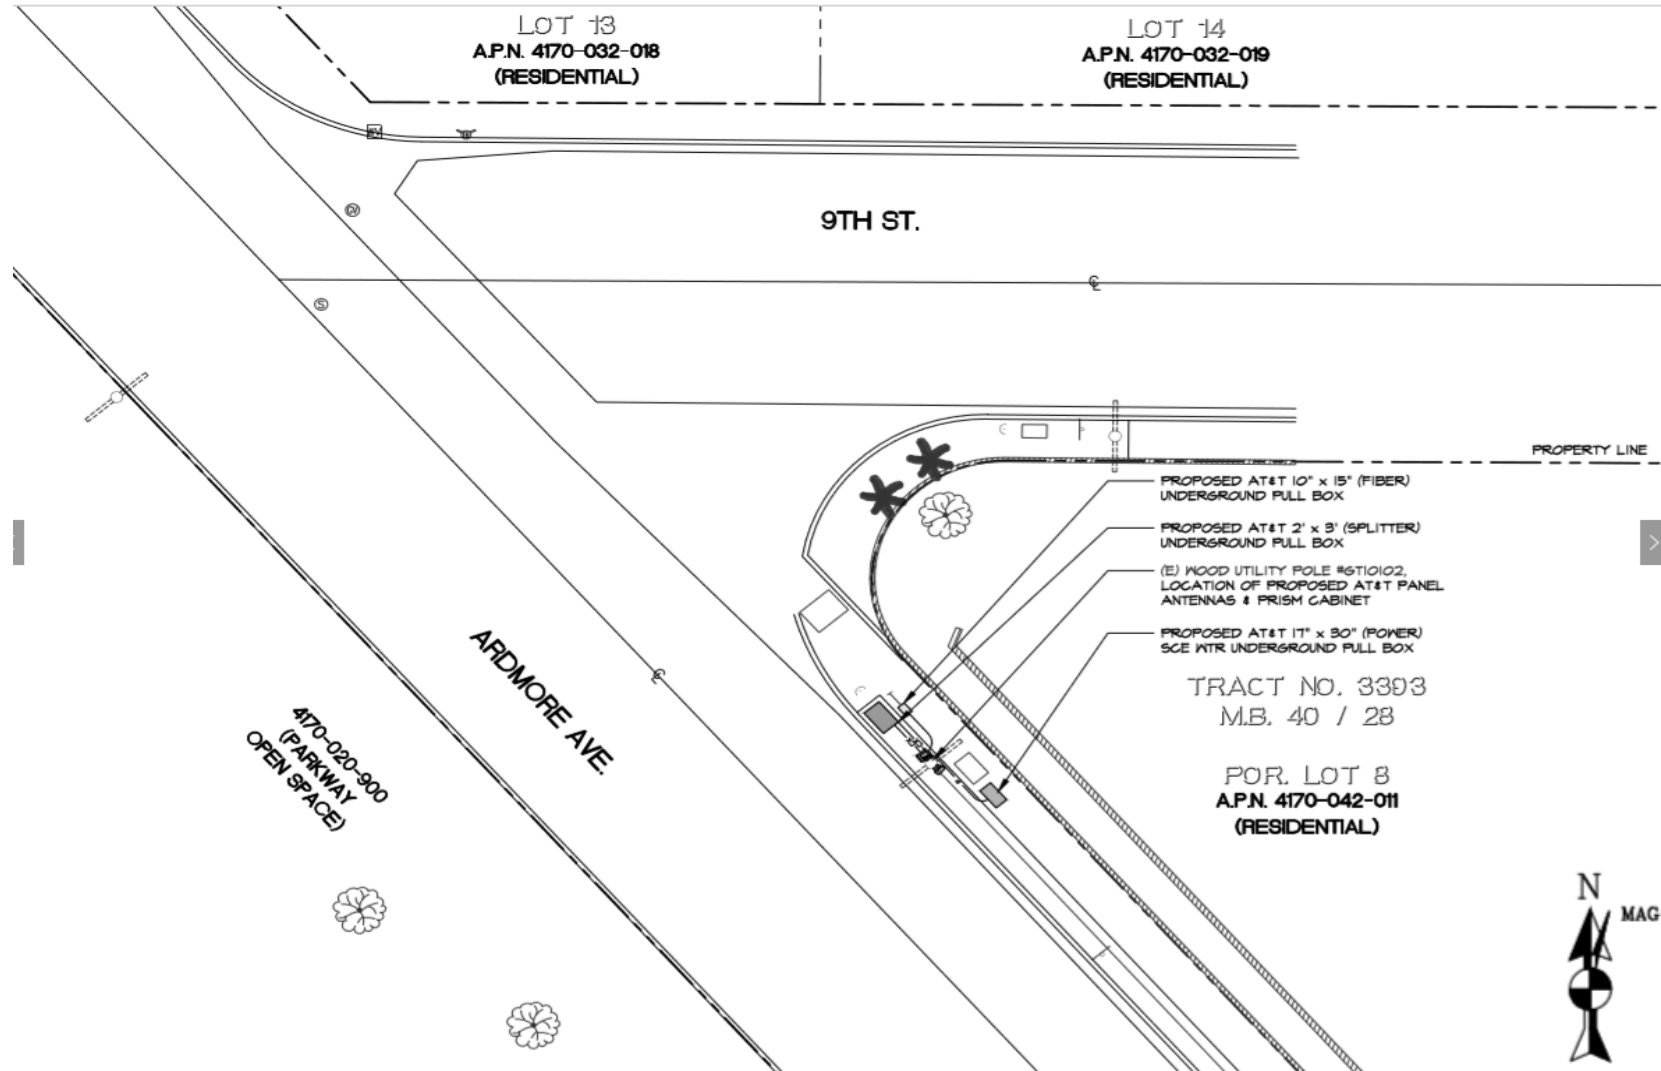

Southwest Corner Highland Avenue/19th Street

A-1- Site Plan

TCP18-06 (ODAS)MBCH06

Northeast Corner N. Ardmore Ave. / 2nd Street

A-2- Site Plan

TCP18-11 (ODAS)MBCH17

Southeast Corner N. Ardmore Avenue/9th Street

B-1- Site Plan

TCP18-09 (ODAS)MBCH16

Northeast Corner Deegan Place/14th Street

B-2- Site Plan

TCP18-10 (ODAS)MBCH18

1400 Highland Avenue (City Hall) C-1- Site Plan TCP18-15

EXISTING:

1400 Highland Avenue (City Hall) C-1- Site Plan TCP18-15