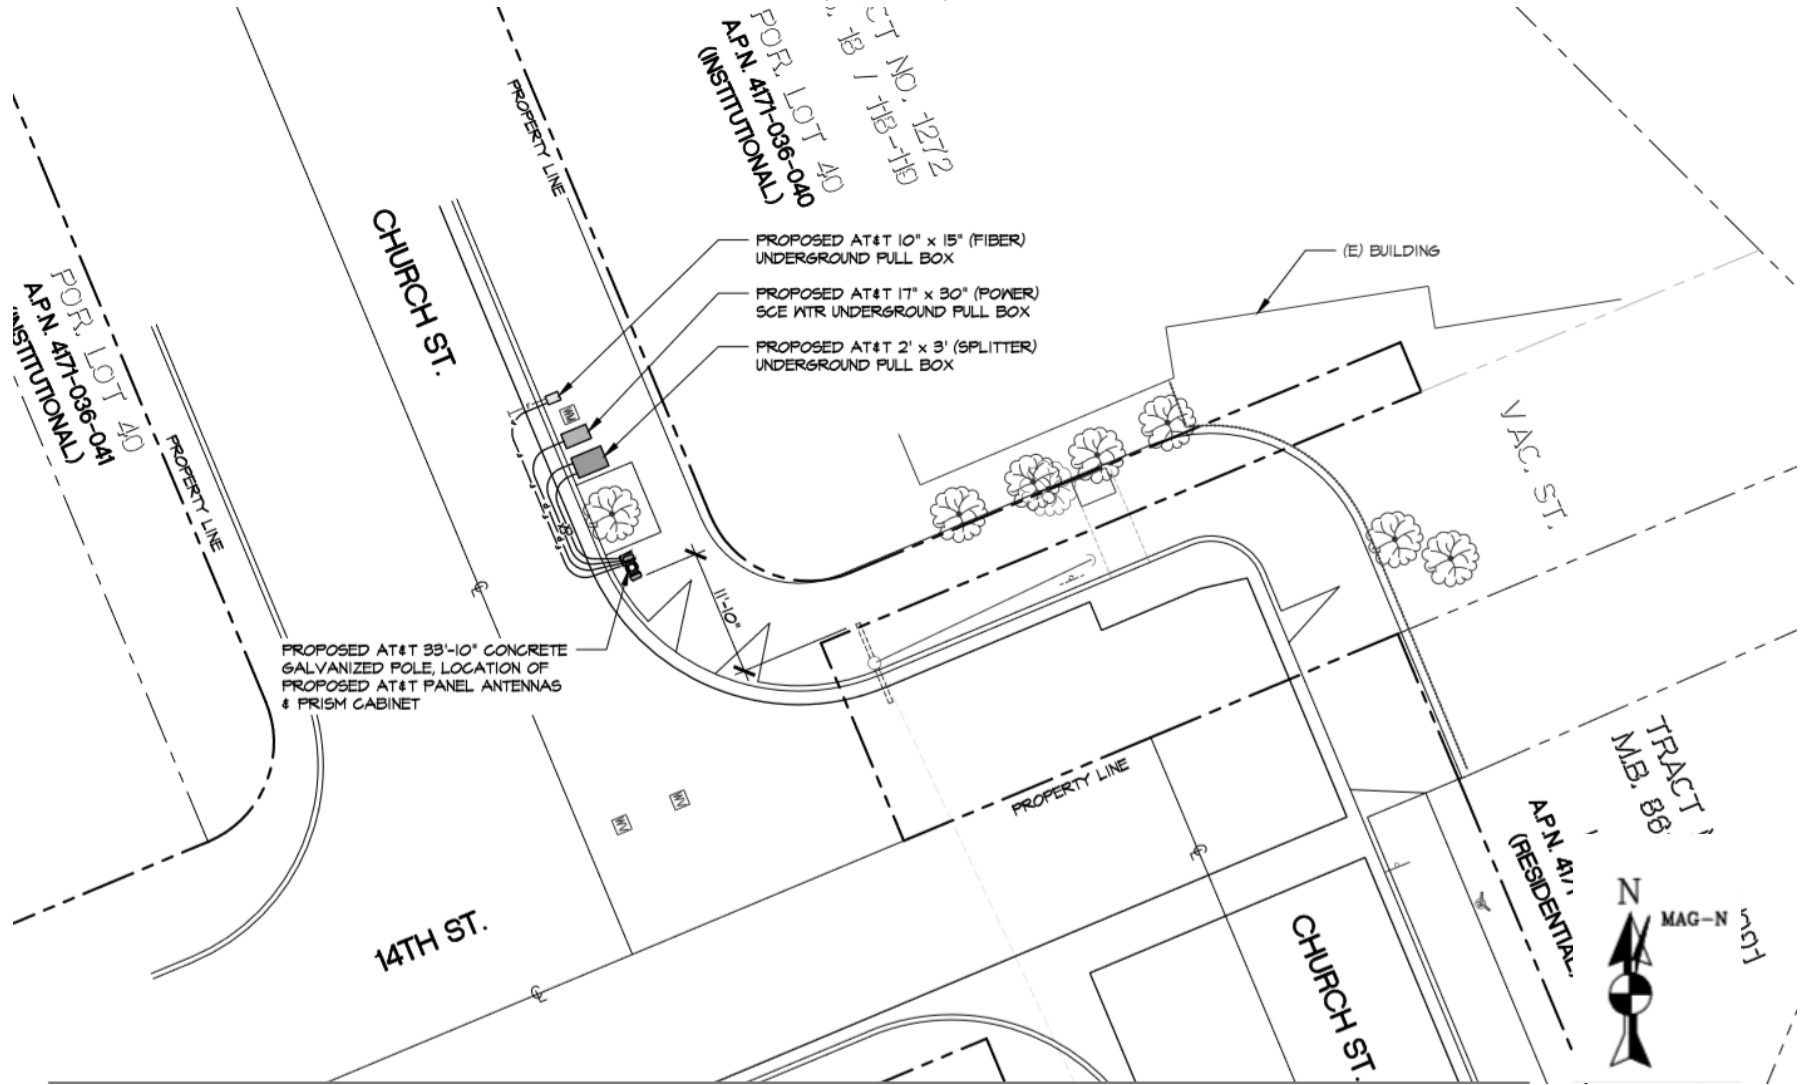

Southwest Corner Highland Avenue/19th Street

A-1- Site Plan

TCP18-06 (ODAS)MBCH06

Northeast Corner N. Ardmore Ave. / 2nd Street

A-2- Site Plan

TCP18-11 (ODAS)MBCH17

Southeast Corner N. Ardmore Avenue/9th Street

B-1- Site Plan

TCP18-09 (ODAS)MBCH16

Northeast Corner Deegan Place/14th Street

B-2- Site Plan

TCP18-10 (ODAS)MBCH18

1400 Highland Avenue (City Hall) C-1- Site Plan TCP18-15

EXISTING:

1400 Highland Avenue (City Hall) C-1- Site Plan TCP18-15