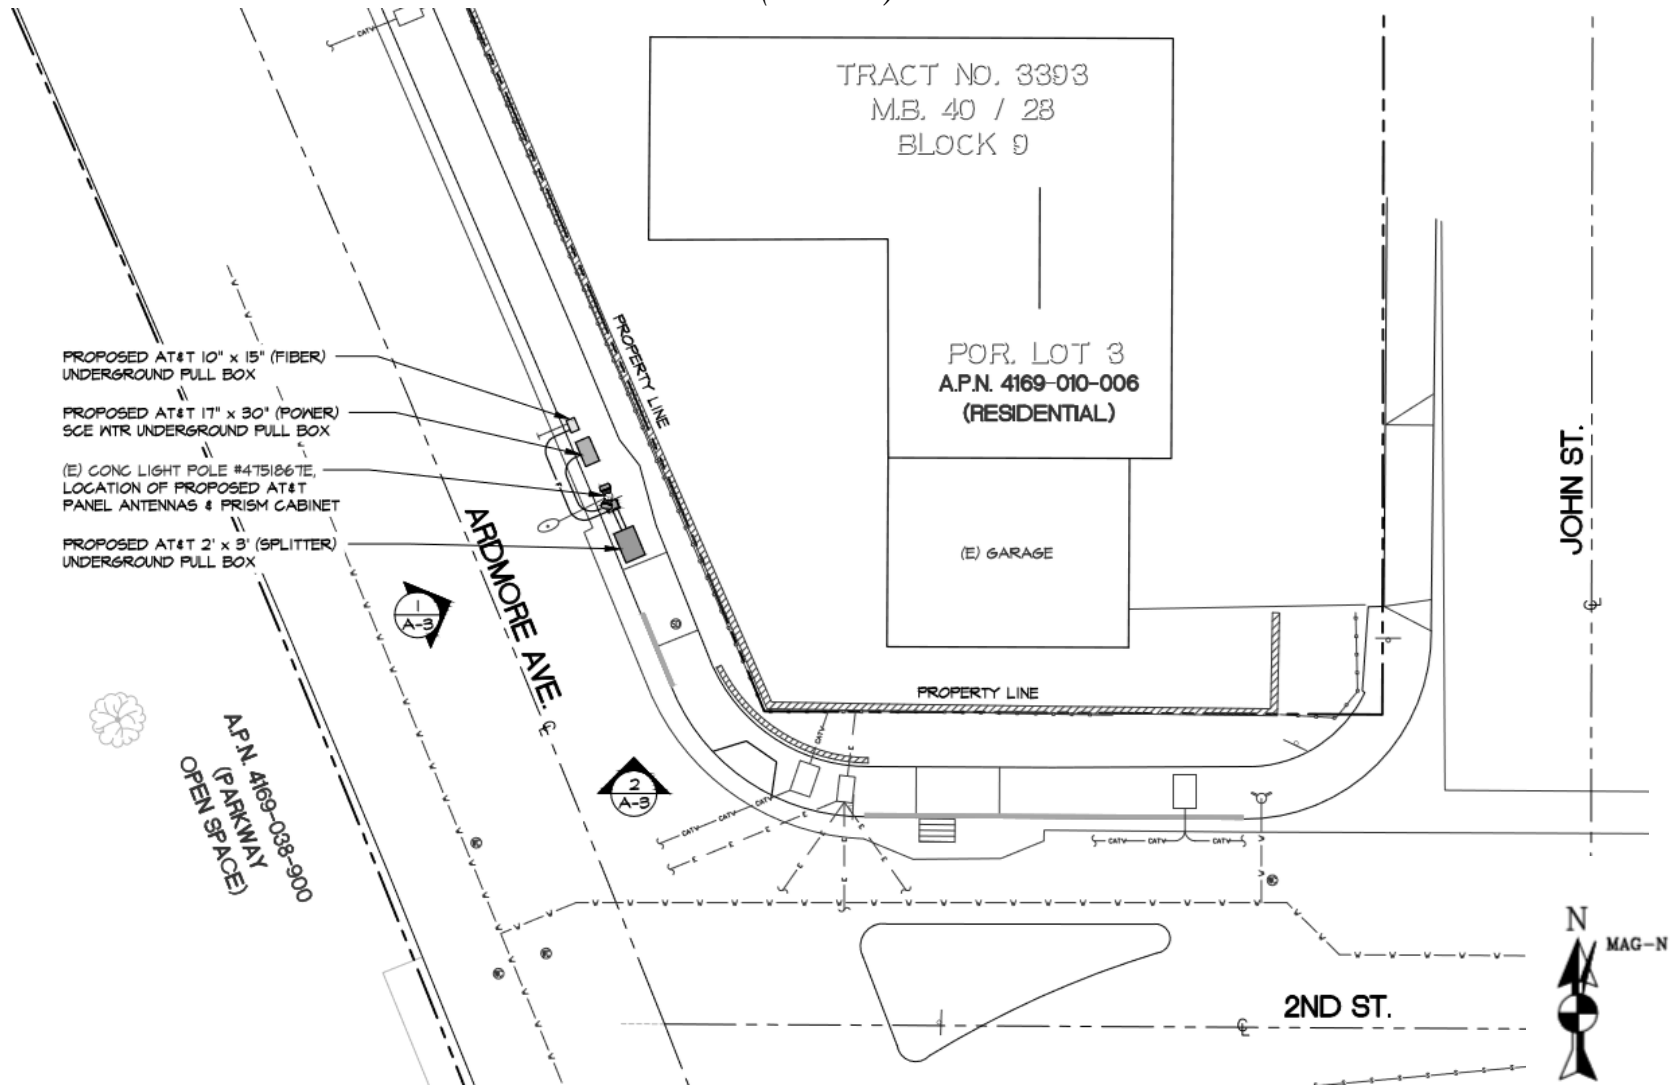

Southwest Corner Highland Avenue/19th Street

A-1- Site Plan

TCP18-06 (ODAS)MBCH06

Northeast Corner N. Ardmore Ave. / 2nd Street

A-2- Site Plan

TCP18-11 (ODAS)MBCH17

Southeast Corner N. Ardmore Avenue/9th Street

B-1- Site Plan

TCP18-09 (ODAS)MBCH16

Northeast Corner Deegan Place/14th Street

B-2- Site Plan

TCP18-10 (ODAS)MBCH18

1400 Highland Avenue (City Hall) C-1- Site Plan TCP18-15

EXISTING:

1400 Highland Avenue (City Hall) C-1- Site Plan TCP18-15