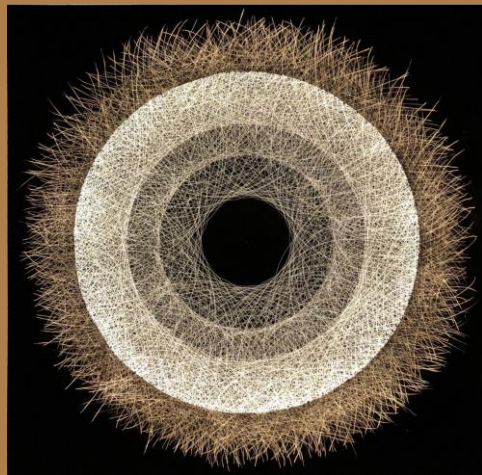

Manhattan Beach Art Center
Manhattan Beach Parks & Rec Department

Contact: Eilen R Stewart
estewart@citymb.info
310.802.5450

FOR IMMEDIATE RELEASE

IMMERSIO – Claudia Meyer

November 1 – December 29, 2019

Opening Reception : Friday, November 1, 6pm – 9pm

Immersio