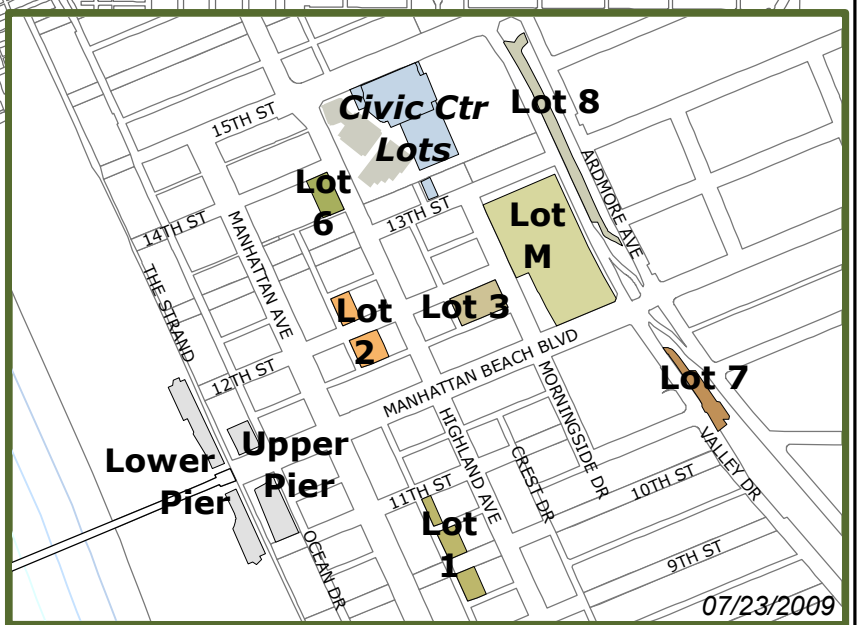

Manhattan Beach City Parking Lots

Location	Total Meters	Page(s)
Lot 1	45	1
Lot 2	66	2-3
Lot 3	139	4-6
Lot 4	64	7-8
Civic Center	96*	9-10
Lot 6	23	11
Lot 7	17	12
Lot 8	0	13
Lot M Structure	450	14-15
Pier Lots	118	16-17
26th/Ocean	68	18
El Porto Lot	227	19-23

* 110 meters - 14 reserved '24/7' = 96