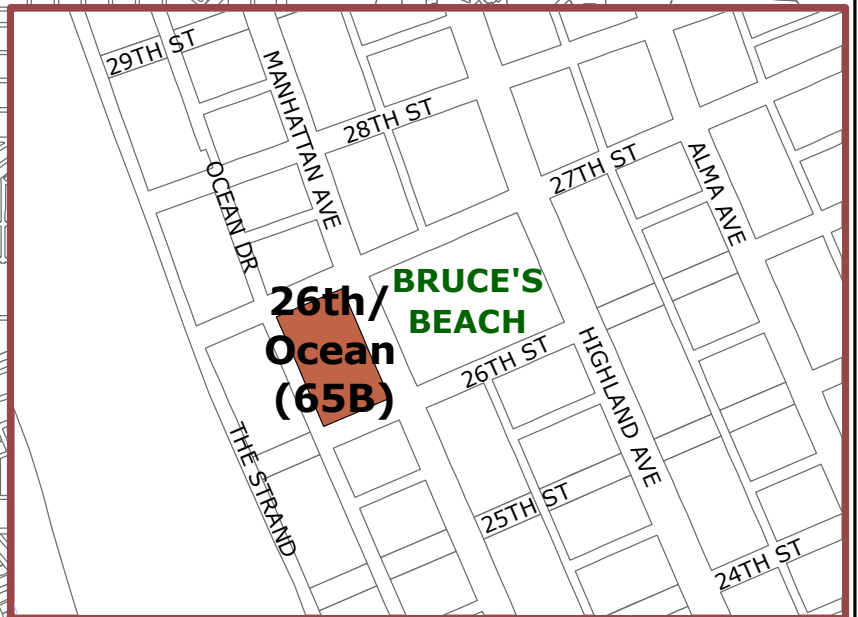

Manhattan Beach City Parking Lots

Location	Total Meters	Page(s)
Lot 1	45	1
Lot 2	66	2-3
Lot 3	139	4-6
Lot 4	64	7-8
Civic Center	96*	9-10
Lot 6	23	11
Lot 7	17	12
Lot 8	0	13
Lot M Structure	450	14-15
Pier Lots	118	16-17
26th/Ocean	68	18
El Porto Lot	227	19-23

* 110 meters - 14 reserved '24/7' = 96