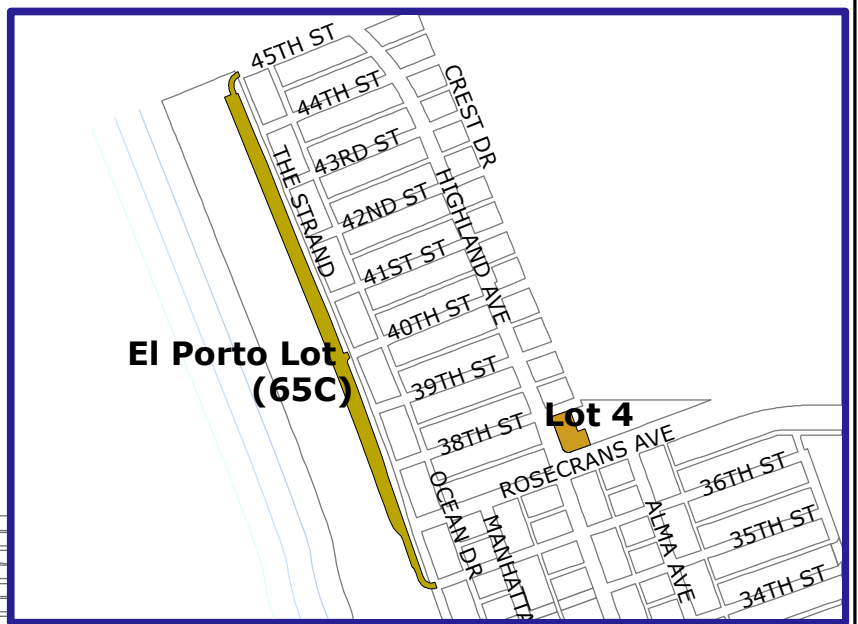

Manhattan Beach City Parking Lots

Location	Total Meters	Page(s)
Lot 1	45	1
Lot 2	66	2-3
Lot 3	139	4-6
Lot 4	64	7-8
Civic Center	96*	9-10
Lot 6	23	11
Lot 7	17	12
Lot 8	0	13
Lot M Structure	450	14-15
Pier Lots	118	16-17
26th/Ocean	68	18
El Porto Lot	227	19-23

* 110 meters - 14 reserved '24/7' = 96