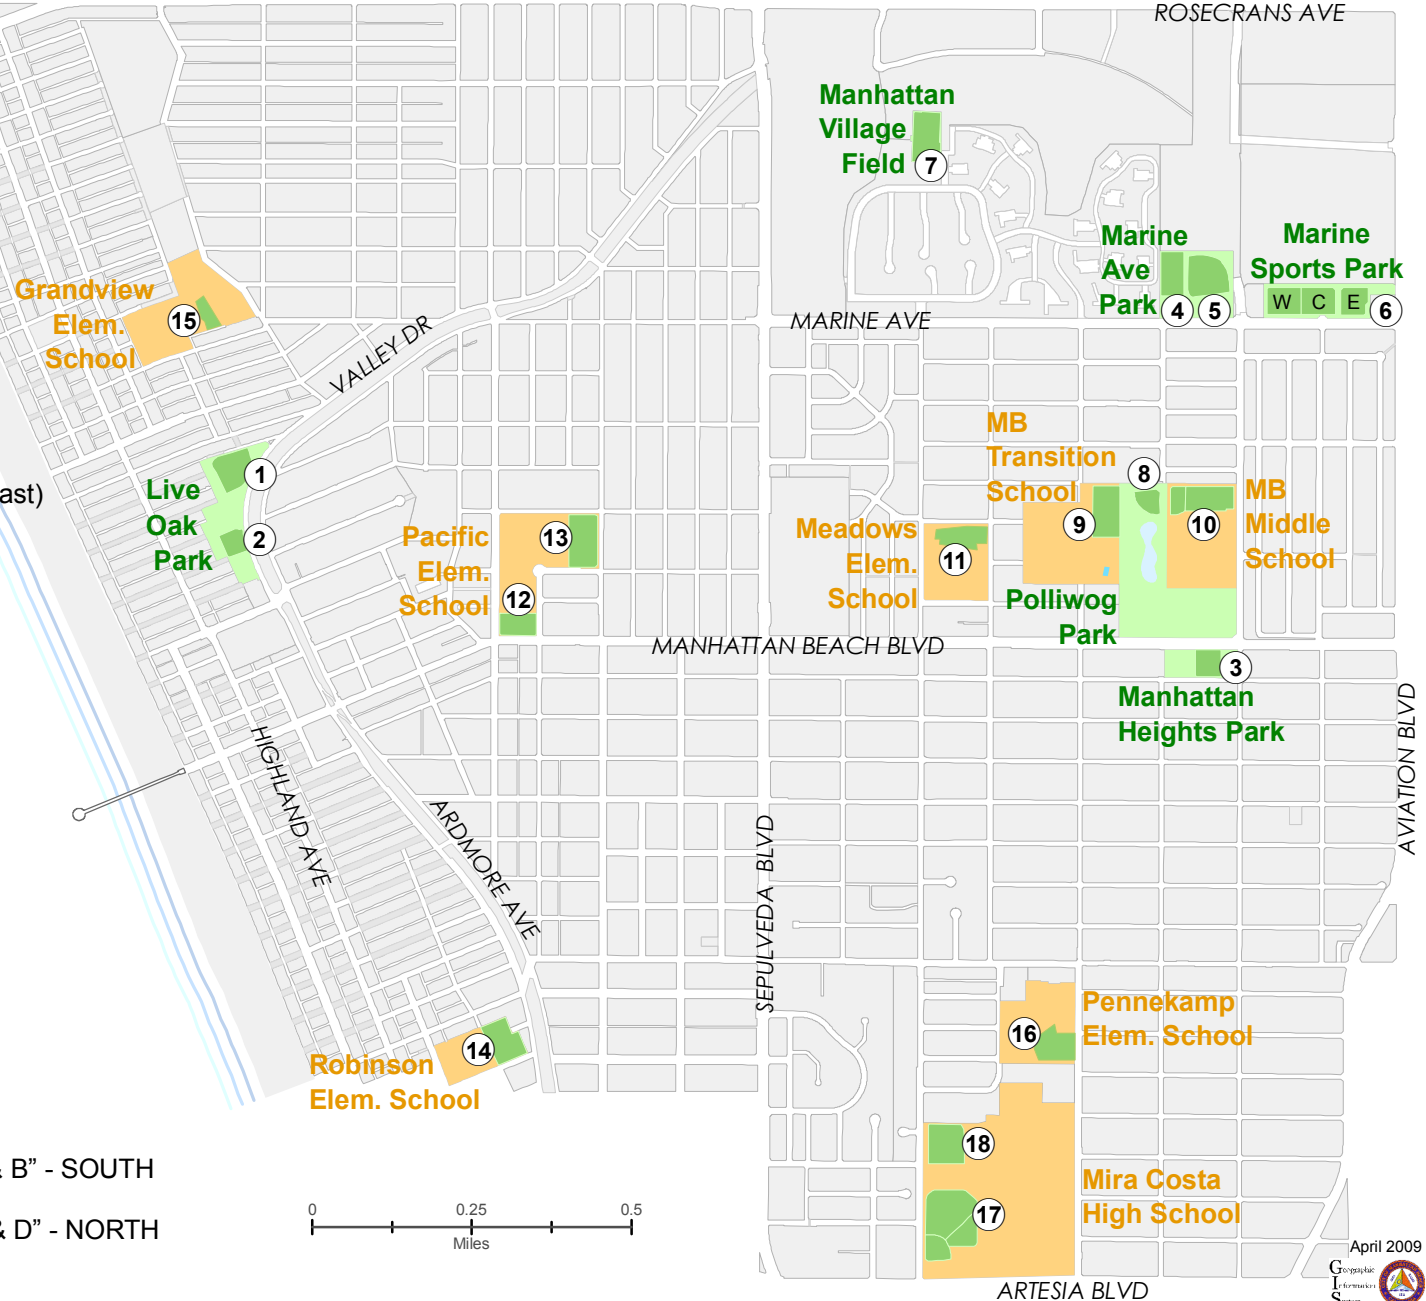

# City of Manhattan Beach

# Athletic Fields

- ① DORSEY FIELD
- ② LIVE OAK PARK SOUTH FIELD
- ③ MANHATTAN HEIGHTS PARK FIELD
- ④ MARINE AVE PARK SOCCER FIELD
- ⑤ MARINE AVE PARK BASEBALL FIELD
- ⑥ SPORTS PARK FIELDS (West, Center, East)
- ⑦ MANHATTAN VILLAGE FIELD
- ⑧ PREMIER BASEBALL FIELD
- ⑨ BEGG FIELD
- ⑩ MB MIDDLE SCHOOL (MBMS) FIELD
- ⑪ MEADOWS SCHOOL FIELD
- ⑫ PACIFIC SCHOOL FIELD
- ⑬ CENTER FIELD
- ⑭ ROBINSON SCHOOL FIELD
- ⑮ GRANDVIEW SCHOOL FIELD
- ⑯ PENNEKAMP SCHOOL FIELD
- ⑰ MIRA COSTA HIGH SCHOOL FIELD "A & B" - SOUTH
- ⑱ MIRA COSTA HIGH SCHOOL FIELD "C & D" - NORTH